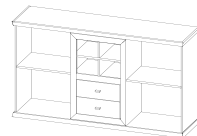

System OSLO

living room

System OSLO

living room

Tall cabinet 700 1D

width - 696mm.
height - 2092mm.
depth - 428mm.

Small cabinet 1100 1D3Dr

width - 1102mm.
height - 1342mm.
depth - 428mm.

TV bench 1500 1D1Dr

width - 1502mm.
height - 554mm.
depth - 501mm.

Coffe table 1100

width - 1100mm.
height - 450mm.
depth - 800mm.

Chest 1600 2D2Dr

width - 1600mm.
height - 893mm.
depth - 428mm.

Wall shelf 1500

width - 1500mm.
height - 280mm.
depth - 270mm.